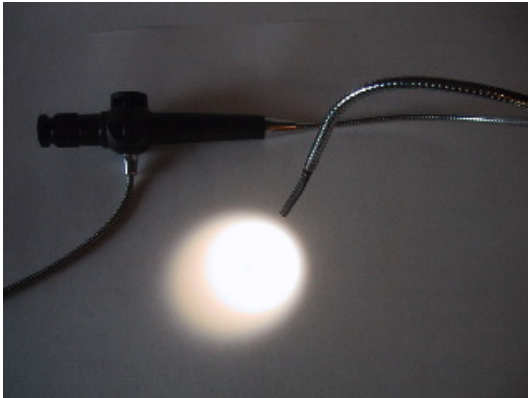

Bright and even lighting